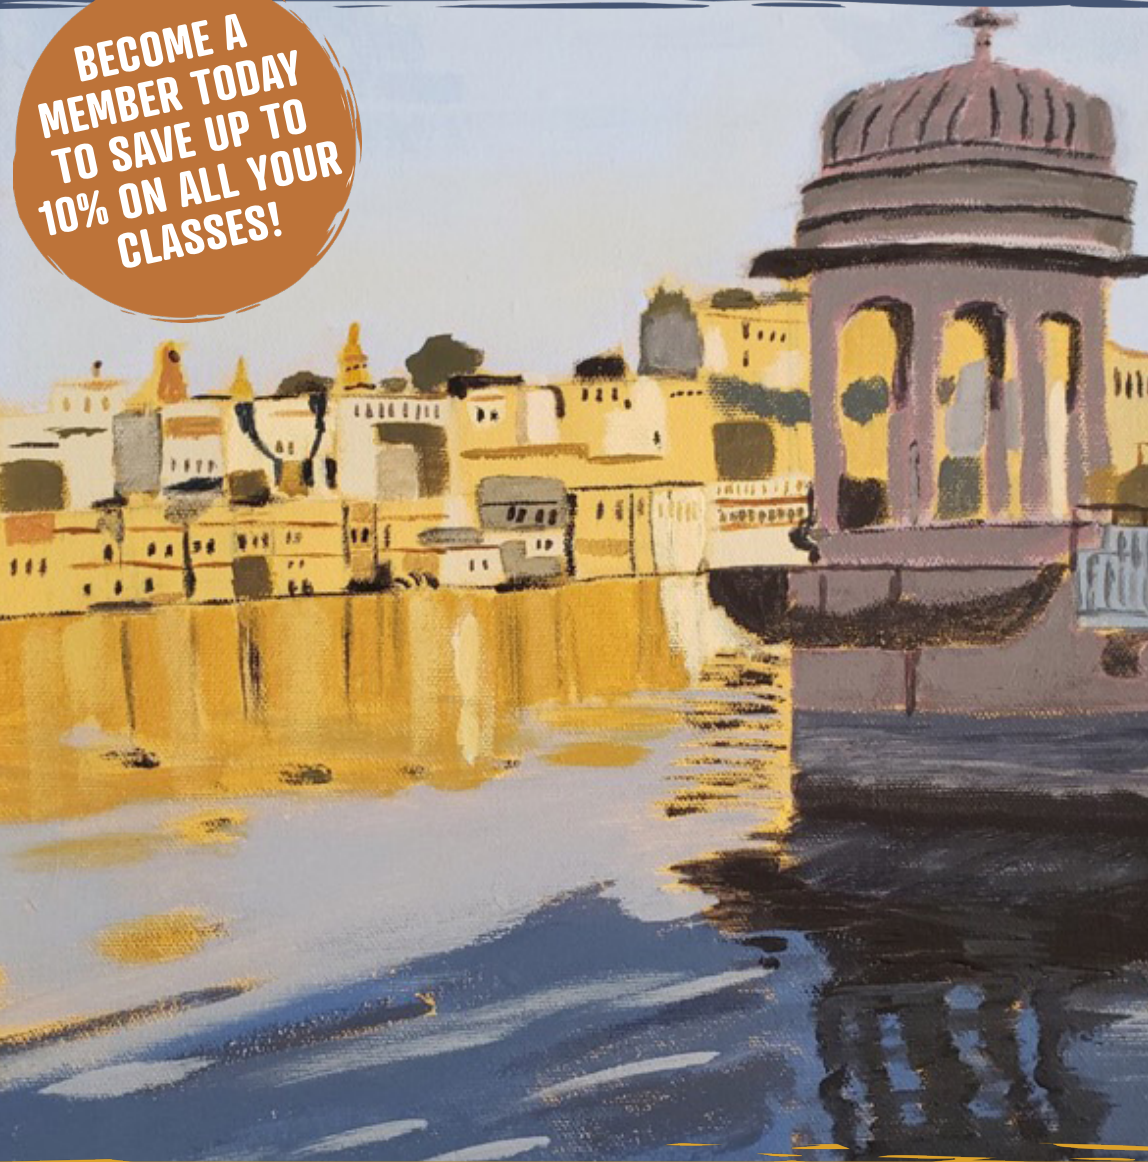

REGISTER FOR ART CLASSES
& WORKSHOPS TODAY!
NEWARTCENTER.ORG | 617.964.3424
61 WASHINGTON PARK | NEWTON, MA